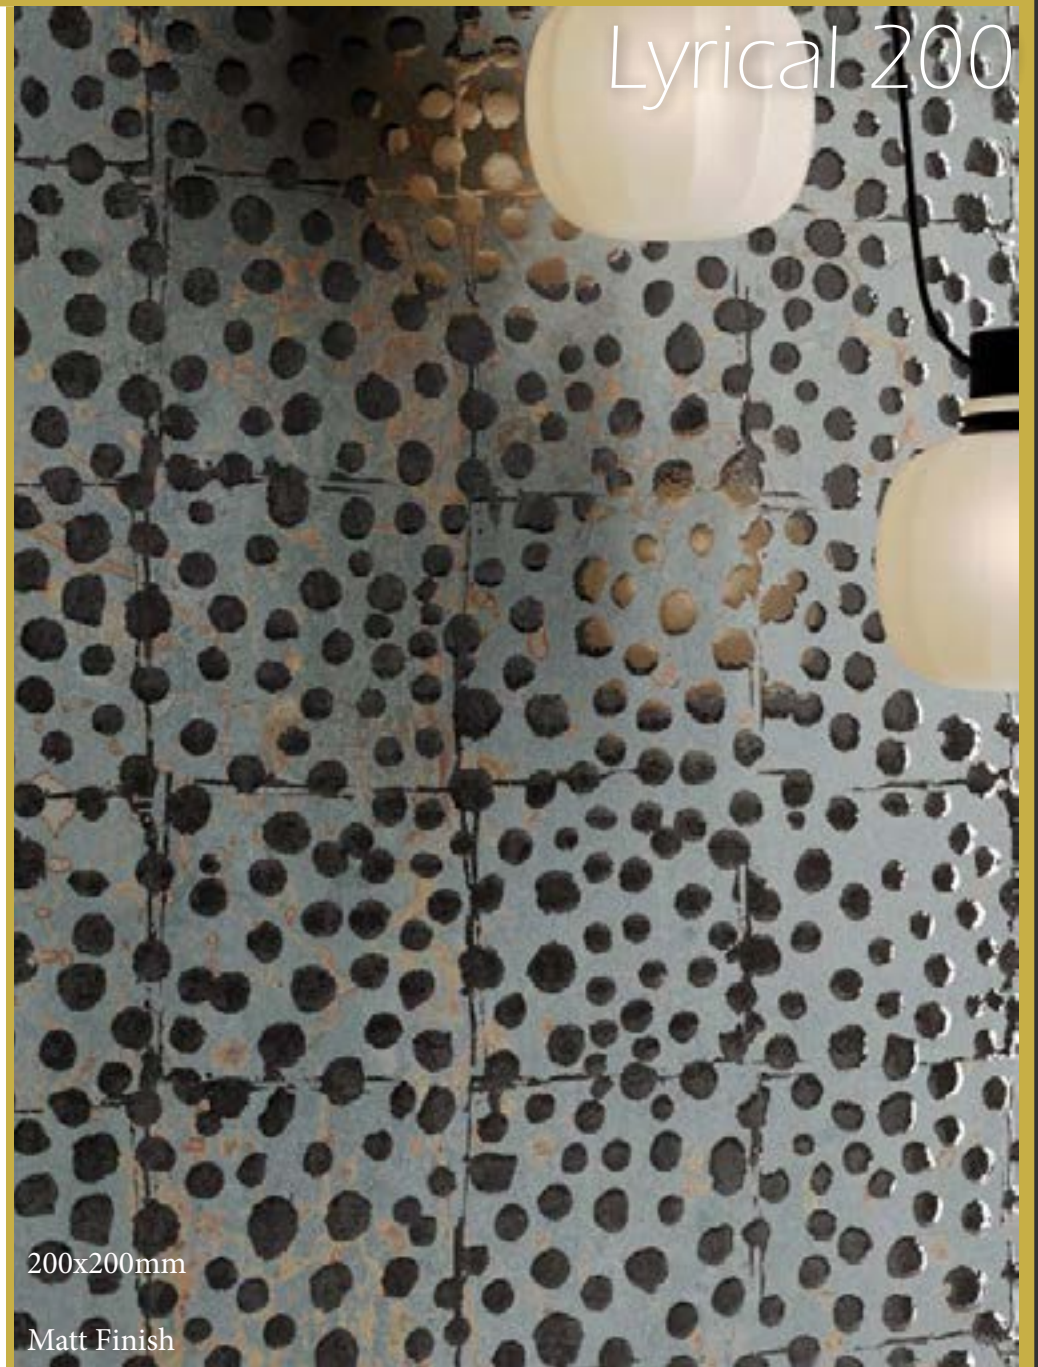

LYRICAL 200

LYRICAL 200

We are all about the experimentation, research and inspiration. Lyrical 200 is a collection that brings together several styles and trends.

Lead the scene, keep it green

BPBAKL201

BPBAKL202

BPBAKL203

BPBAKL204

BPBAKL205

BPBAKL206

Lyrical 200

200x200mm

Matt Finish

- Thickness 8.5mm
- Slip Rating R9
- Water Absorption 0.5%
- Frost Resistance Resistant
- Chemical Resistance Resistant
- Material Porcelain

BPBAKL207

BPBAKL208

BPBAKL209

Lyrical 200

200x200mm

Matt Finish

- Thickness 8.5mm
- Slip Rating R9
- Water Absorption 0.5%
- Frost Resistance Resistant
- Chemical Resistance Resistant
- Material Porcelain

Lead the scene, keep it green