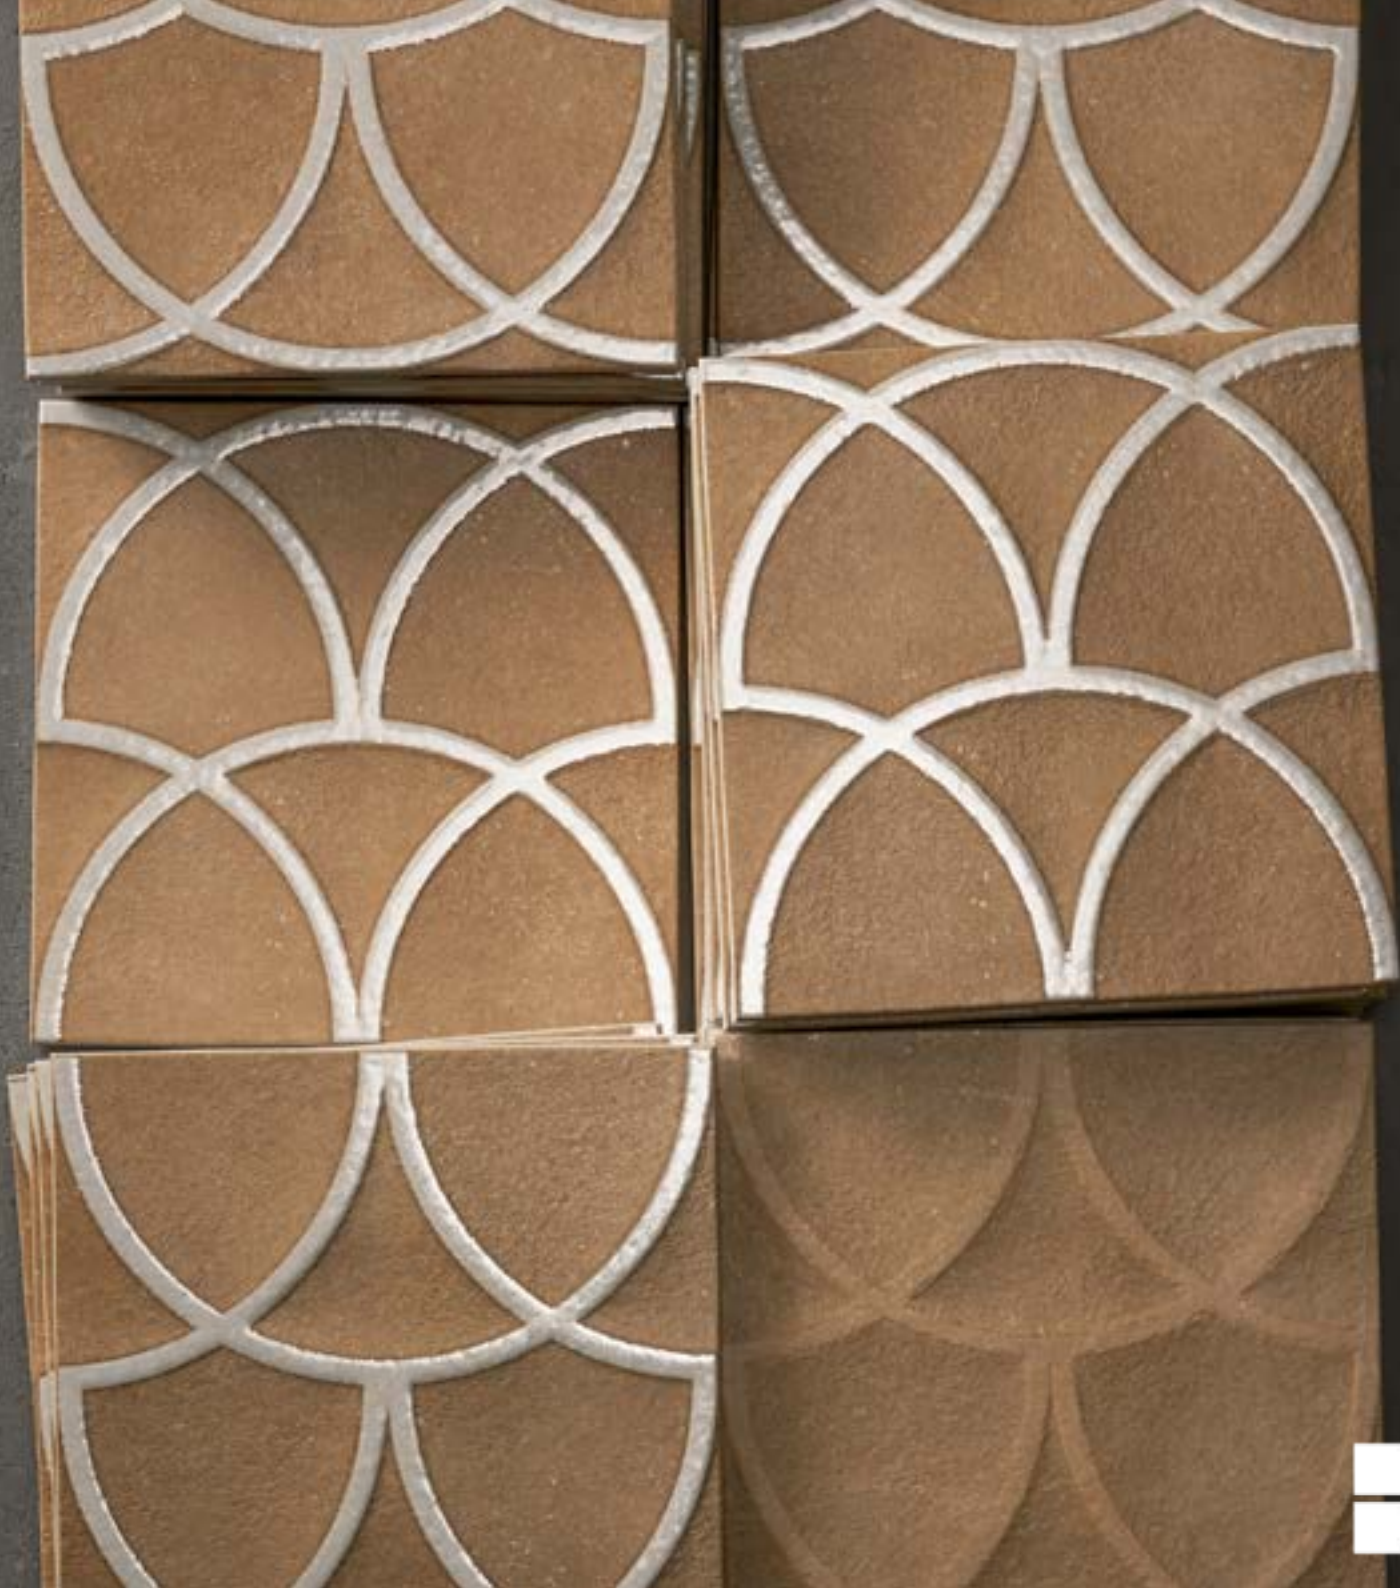

## TREASURE

Treasure is the perfect mix of texture pattern and colour with a delicate hand-made effect in a palette of terracotta tones that offers a truly unique look.

*Lead the scene, keep it green*

# Treasure

BPBMCTT01

BPBMCTT02

BPBMCTT03

BPBMCTT04

200x200mm  
Matt Finish

- Thickness 9mm
- Slip Rating R10
- Water Absorption 0.1%
- Frost Resistance Resistant
- Chemical Resistance Resistant
- Material Porcelain

BPBMCTT01H

BPBMCTT02H

BPBMCTT03H

BPBMCTT04H

Treasure

250x216mm  
Matt Finish

- Thickness 9mm
- Slip Rating R10
- Water Absorption 0.1%
- Frost Resistance Resistant
- Chemical Resistance Resistant
- Material Porcelain