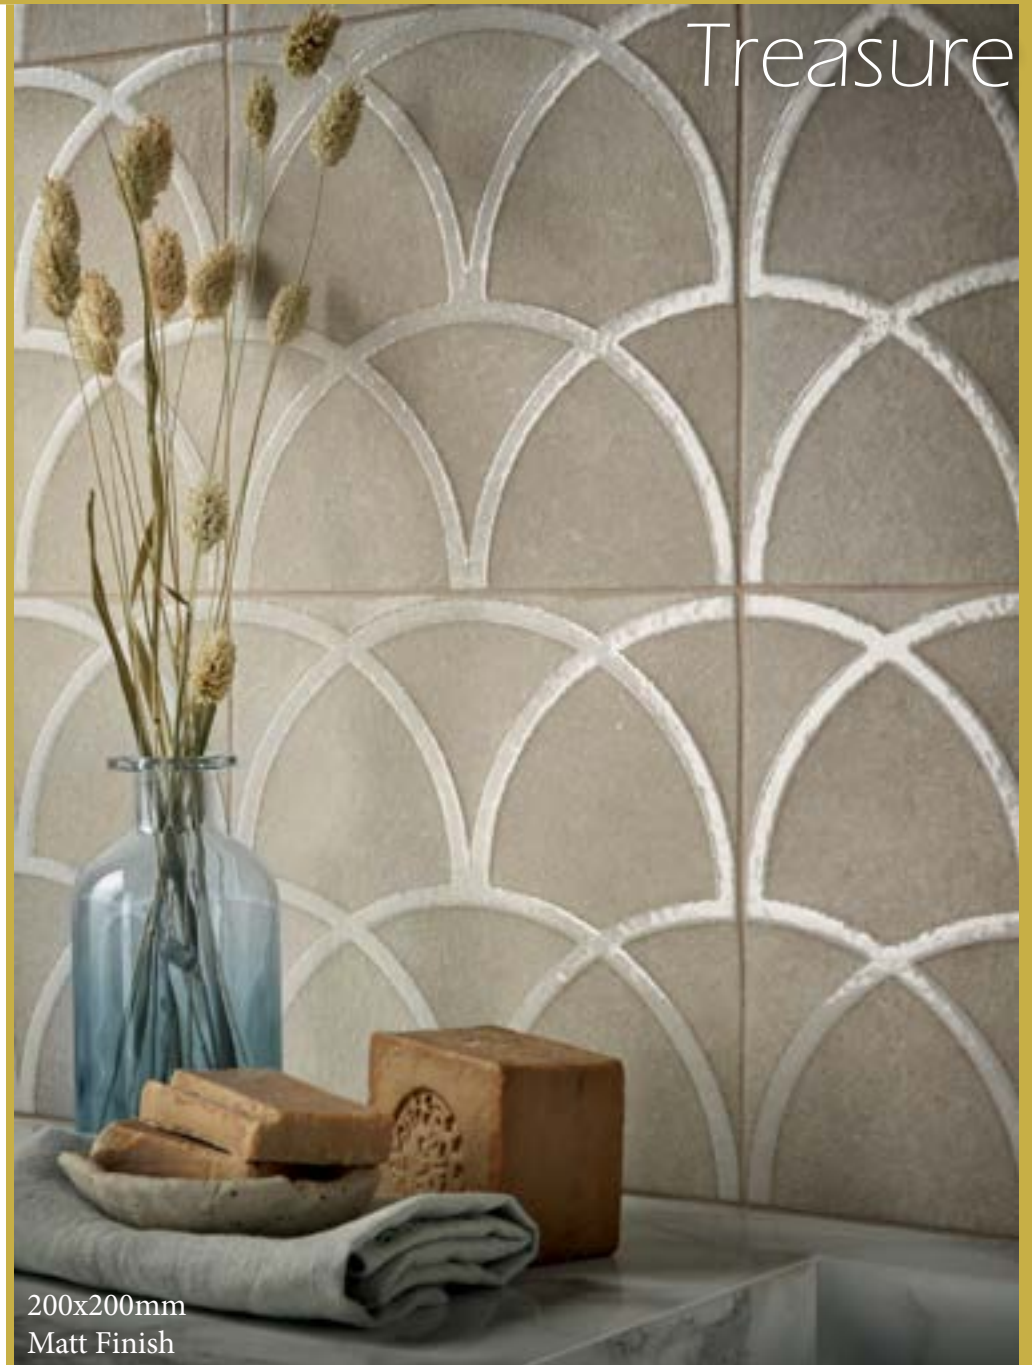

Treasure

200x200mm
Matt Finish

- Thickness 9mm
- Slip Rating n/a
- Water Absorption 0.1%
- Frost Resistance Resistant
- Chemical Resistance Resistant
- Material Porcelain