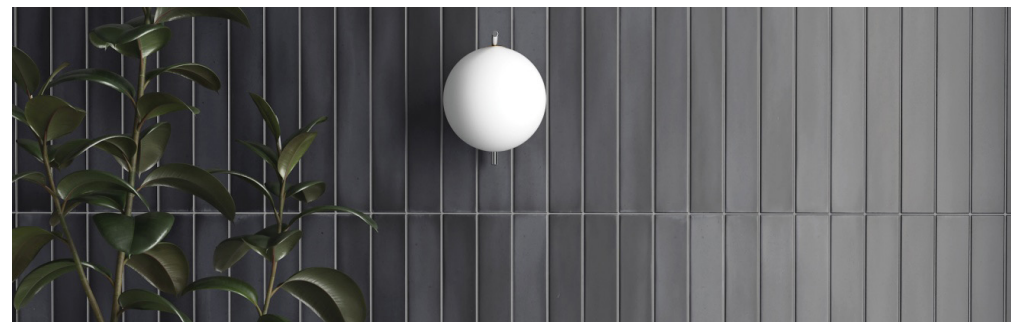

SERENA

ECO FRIENDLY CERAMIC TILES

9 COLOURS | 1 FINISHES | 1 FORMATS