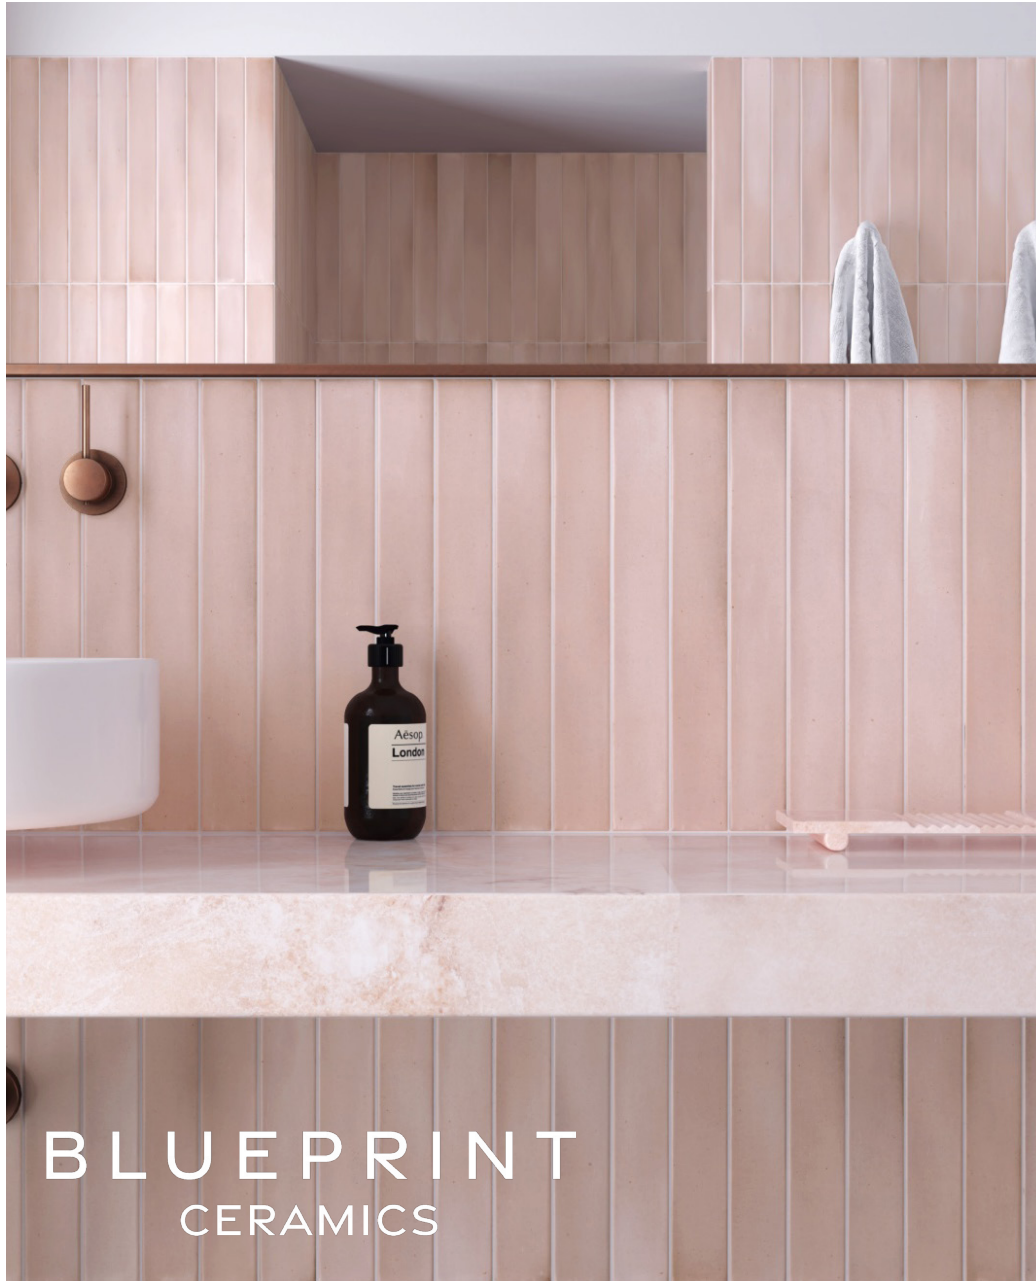

SERENA

ECO FRIENDLY CERAMIC TILES

9 COLOURS | 1 FINISHES | 1 FORMATS