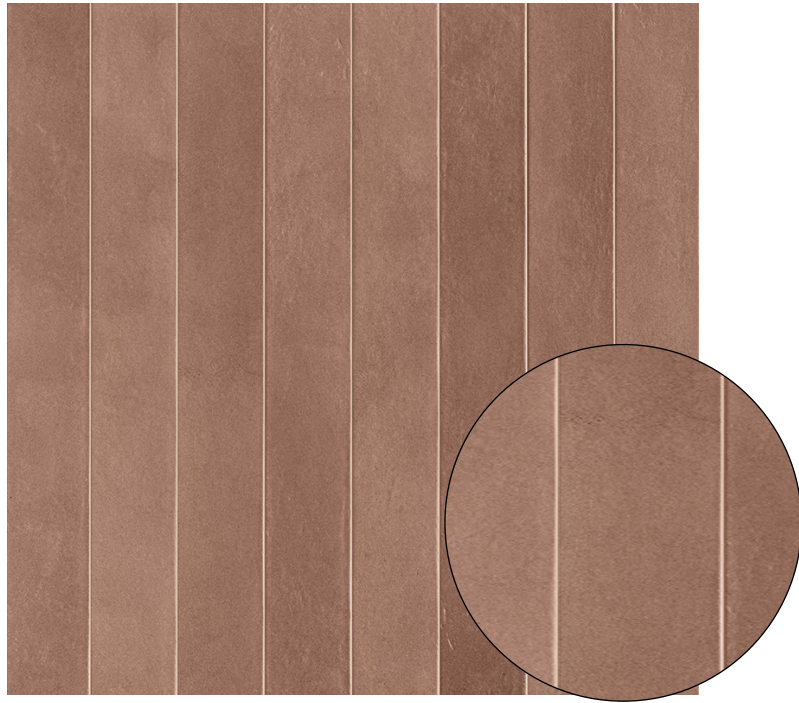

9mm
75x600mm Matt

**BLUEPRINT
CERAMICS**

BPTX09

9mm
75x600mm Matt

**BLUEPRINT
CERAMICS**

TERRA LUXE | TERRACOTTA EFFECT PORCELAIN

9 COLOURS | 2 FINISHES | 5 FORMATS

BPTX10

9mm
75x600mm Matt

**BLUEPRINT
CERAMICS**

TERRA LUXE | TERRACOTTA EFFECT PORCELAIN

9 COLOURS | 2 FINISHES | 5 FORMATS

BPTX11

9mm
75x600mm Matt

BLUEPRINT
CERAMICS

TERRA LUXE | TERRACOTTA EFFECT PORCELAIN