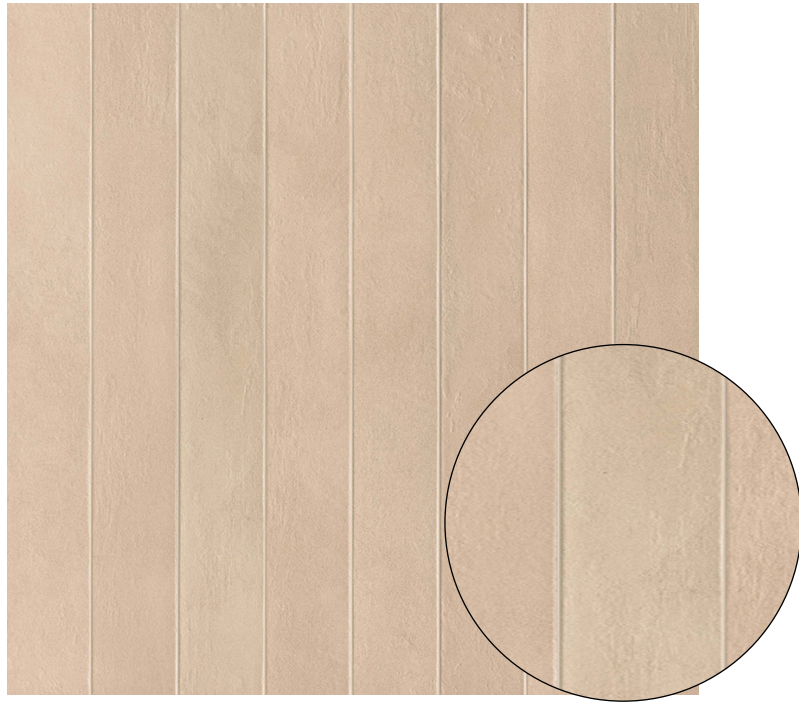

9mm
75x600mm Matt

**BLUEPRINT
CERAMICS**

BPTX09

9mm
75x600mm Matt

**BLUEPRINT
CERAMICS**

TERRA LUXE | TERRACOTTA EFFECT PORCELAIN

9 COLOURS | 2 FINISHES | 5 FORMATS

BPTX10