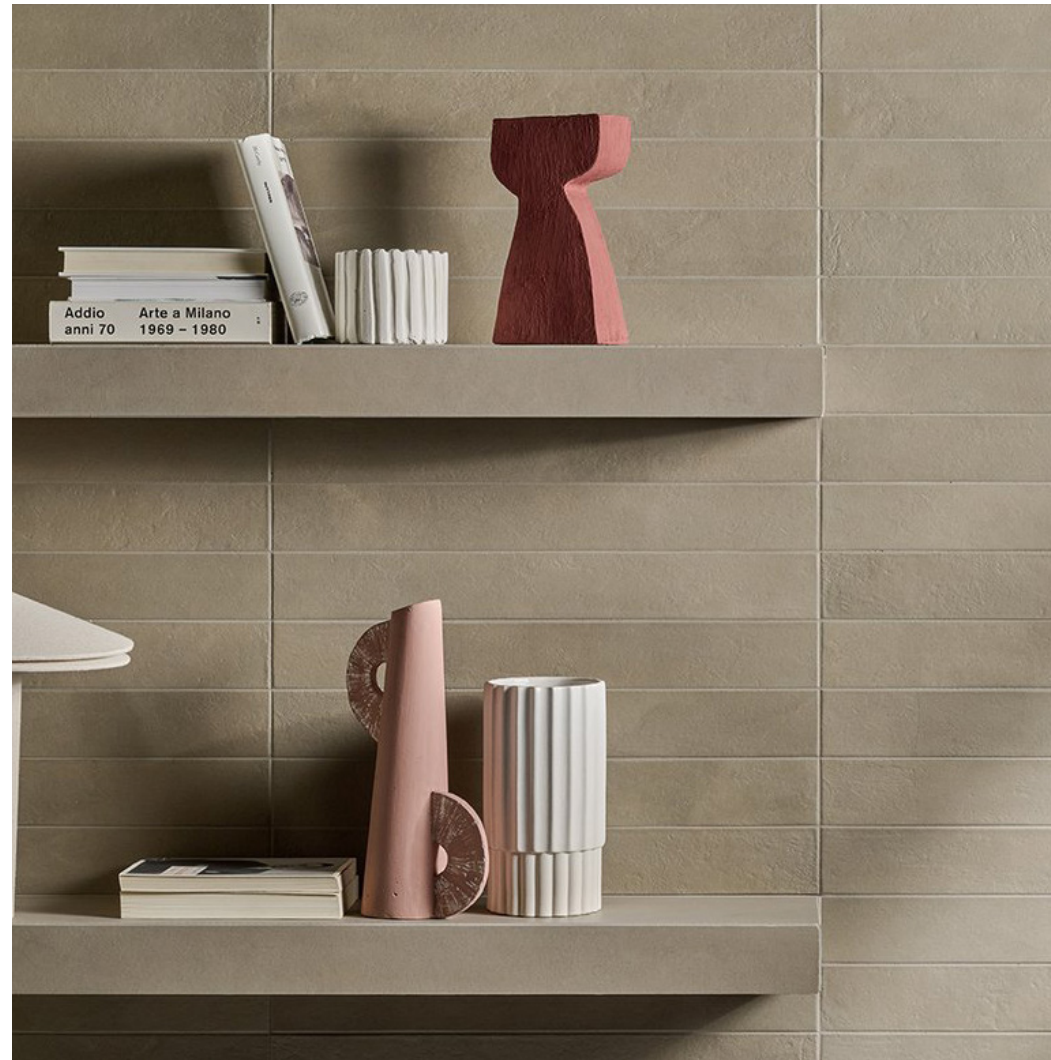

BLUEPRINT
CERAMICS