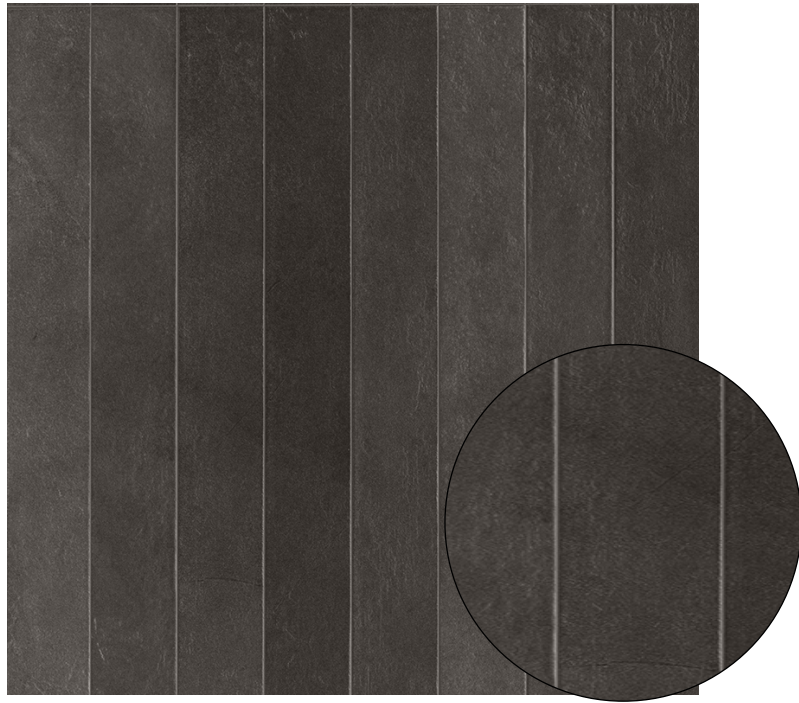

BPTX01

9mm
1200x1200mm Matt
600x1200mm Matt
600x600mm Matt/Grip
300x600mm Matt

**BLUEPRINT
CERAMICS**

BPTX02

9mm
1200x1200mm Matt
600x1200mm Matt
600x600mm Matt/Grip
300x600mm Matt

**BLUEPRINT
CERAMICS**

BPTX03

9mm
1200x1200mm Matt
600x1200mm Matt
600x600mm Matt/Grip
300x600mm Matt

**BLUEPRINT
CERAMICS**

BPTX04

9mm
1200x1200mm Matt
600x1200mm Matt
600x600mm Matt/Grip
300x600mm Matt

**BLUEPRINT
CERAMICS**

BPTX05

9mm
1200x1200mm Matt
600x1200mm Matt
600x600mm Matt/Grip
300x600mm Matt

**BLUEPRINT
CERAMICS**

BPTX06

9mm
75x600mm Matt

BLUEPRINT
CERAMICS

BPTX07

9mm
75x600mm Matt

BLUEPRINT
CERAMICS

BPTX08