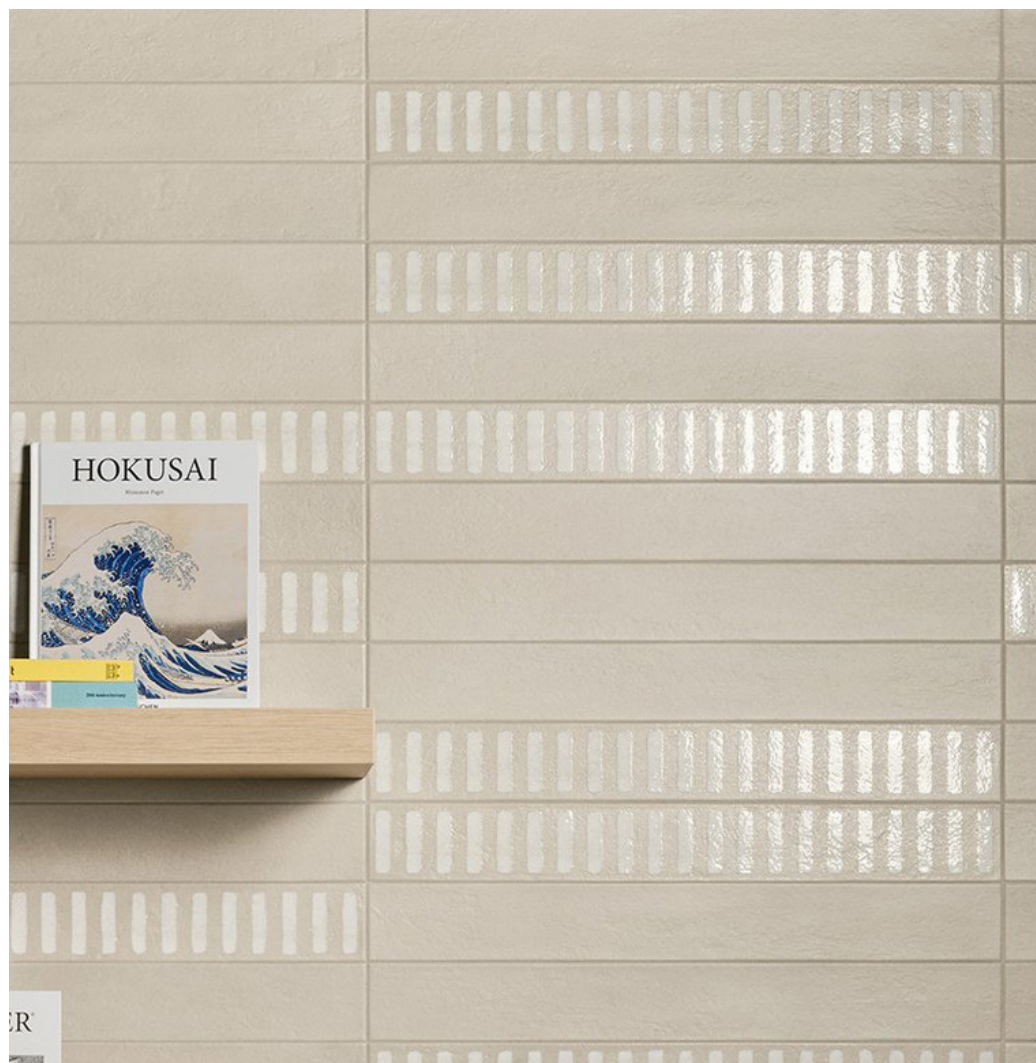

9mm
75x600mm Matt

**BLUEPRINT
CERAMICS**

BPTX09

9mm
75x600mm Matt

**BLUEPRINT
CERAMICS**

TERRA LUXE | TERRACOTTA EFFECT PORCELAIN

9 COLOURS | 2 FINISHES | 5 FORMATS

BPTX10