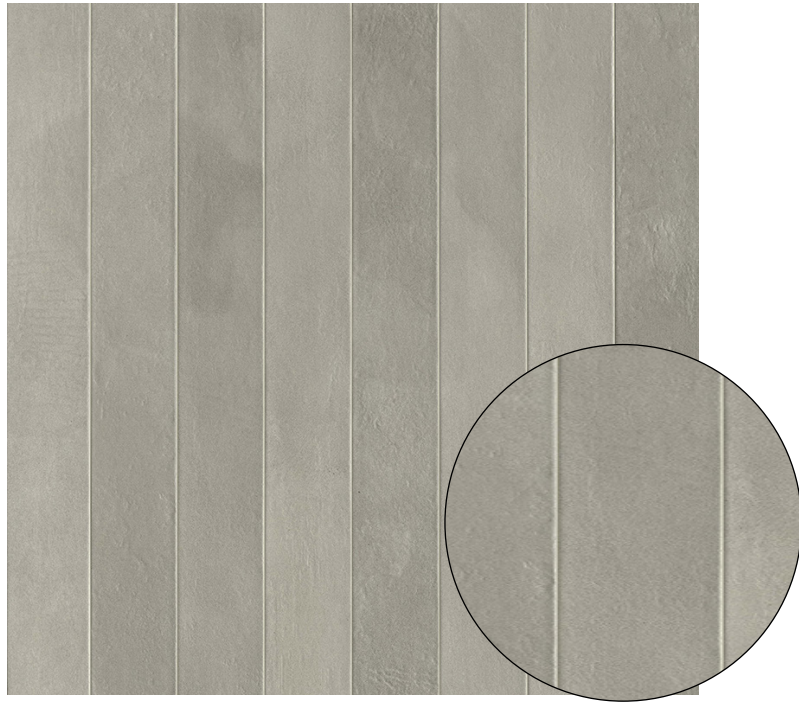

**BLUEPRINT
CERAMICS**

BPTX06

9mm
75x600mm Matt

BLUEPRINT
CERAMICS

BPTX07

9mm
75x600mm Matt

BLUEPRINT
CERAMICS

BPTX08

9mm
75x600mm Matt

**BLUEPRINT
CERAMICS**

BPTX09

9mm
75x600mm Matt

**BLUEPRINT
CERAMICS**

TERRA LUXE | TERRACOTTA EFFECT PORCELAIN

9 COLOURS | 2 FINISHES | 5 FORMATS

BPTX10