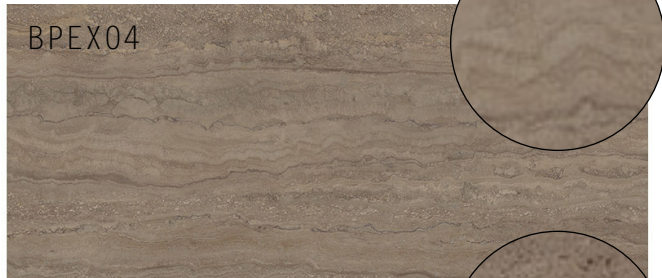

75x600mm
600x1200mm

Nat

**BLUEPRINT
CERAMICS**

EXCLUSIVO

TRAVERTINE EFFECT PORCELAIN TILES

4 COLOURS | 4 FINISHES | 4 FORMATS

600x1200mm
900x1800mm

Pol/Nat/Grip