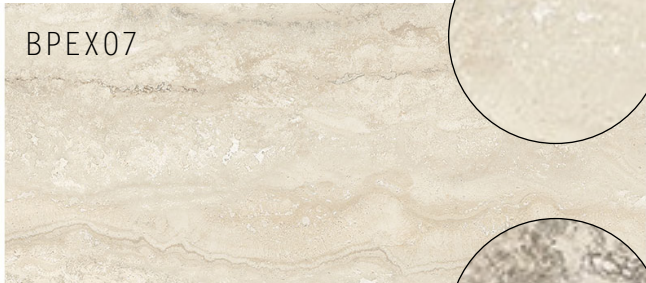

BPEX07

75x600mm
600x1200mm

Nat/Grip