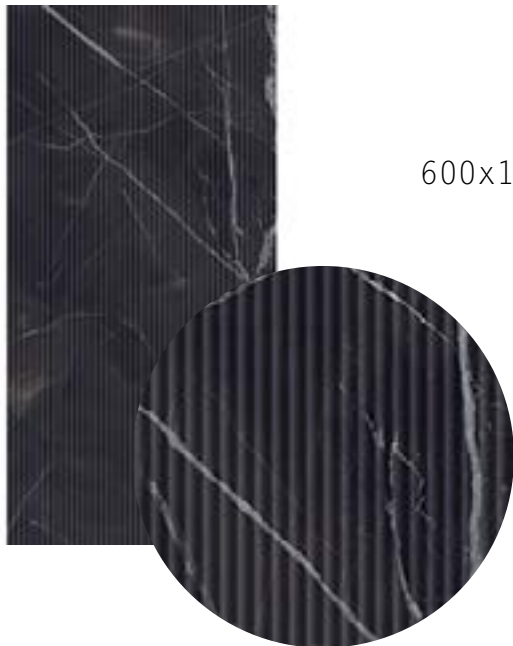

BPMJ14

600x1200mm Fluted

BLUEPRINT
CERAMICS

BPMJ07

300x600mm Matt/Pol/Soft
600x1200mm Matt/Pol/Soft
600x600mm Matt/Pol/Soft
1200x200mm Matt/Pol/Soft

BPMJ15

600x1200mm Fluted

BLUEPRINT
CERAMICS

BPMJ08

300x600mm Matt/Pol/Soft
600x1200mm Matt/Pol/Soft
600x600mm Matt/Pol/Soft
1200x200mm Matt/Pol/Soft

BPMJ15

600x1200mm Fluted

BLUEPRINT
CERAMICS

TECHNICAL DATA

FINISHES

MATT R9/GLOSS