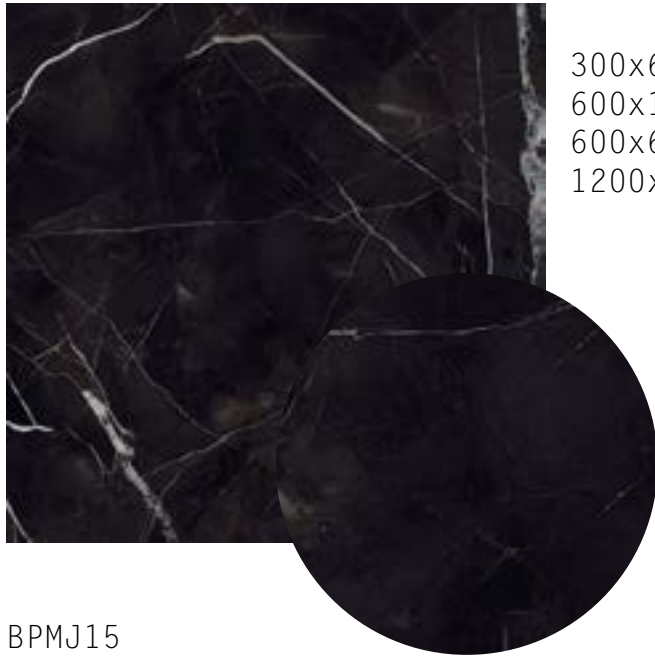

BPMJ14

600x1200mm Fluted

BLUEPRINT
CERAMICS

BPMJ07

300x600mm Matt/Pol/Soft
600x1200mm Matt/Pol/Soft
600x600mm Matt/Pol/Soft
1200x200mm Matt/Pol/Soft

BPMJ15

600x1200mm Fluted

BLUEPRINT
CERAMICS