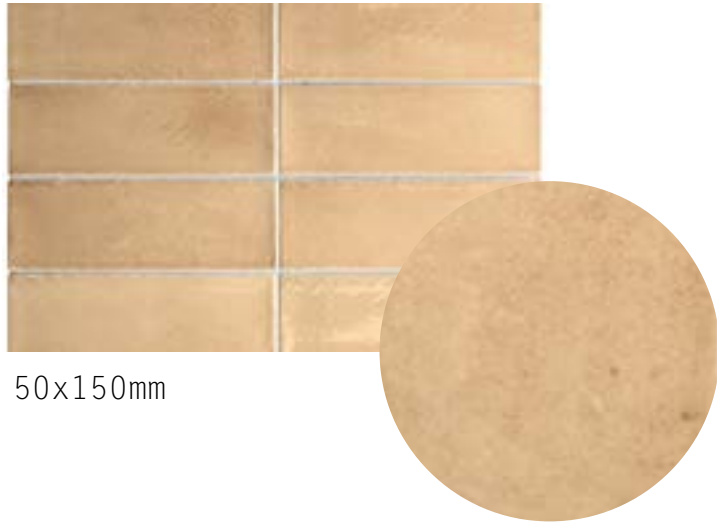

OZU

DESIGN PORCELAIN TILES

8 COLOURS | 2 FINISHES | 2 FORMATS

BPOZ05

50x150mm