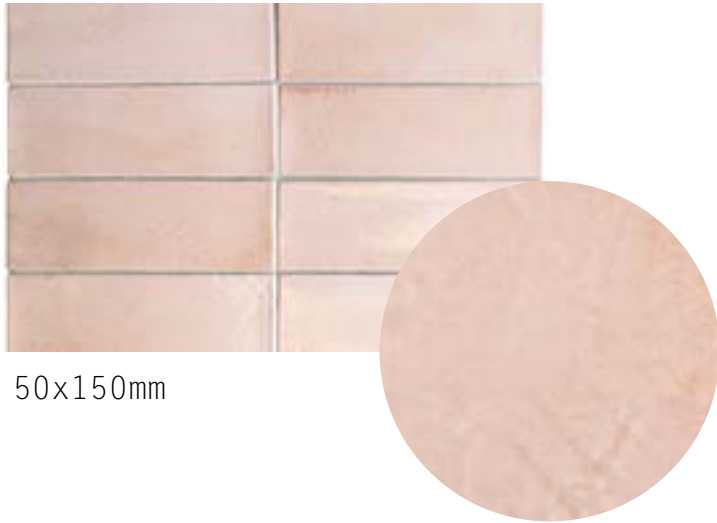

BPOZ03

50x150mm

BLUEPRINT
CERAMICS

OZU

DESIGN PORCELAIN TILES

8 COLOURS | 2 FINISHES | 2 FORMATS

BPOZ04

50x150mm