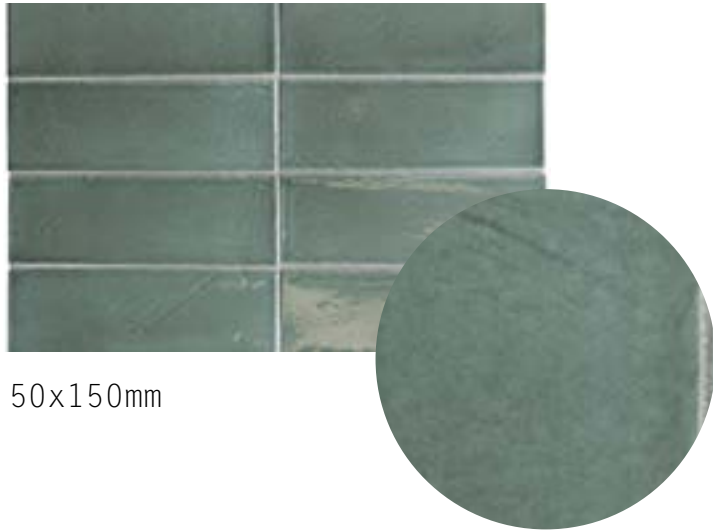

BPOZ07

50x150mm

BLUEPRINT
CERAMICS

OZU

DESIGN PORCELAIN TILES

8 COLOURS | 2 FINISHES | 2 FORMATS

BPOZ08

50x150mm