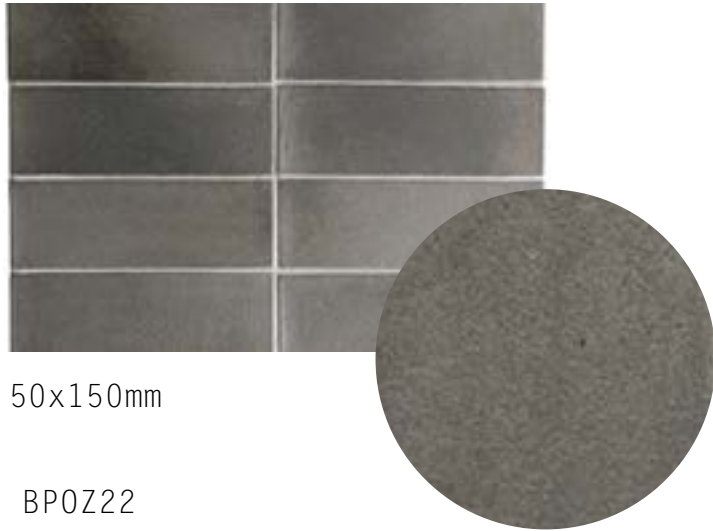

BLUEPRINT
CERAMICS

OZU

DESIGN PORCELAIN TILES

8 COLOURS | 2 FINISHES | 2 FORMATS

BPOZ13

50x150mm

BPOZ20

100x150mm

BLUEPRINT
CERAMICS

OZU

DESIGN PORCELAIN TILES

8 COLOURS | 2 FINISHES | 2 FORMATS

BPOZ14

50x150mm

BPOZ21

100x150mm

BLUEPRINT
CERAMICS

OZU

DESIGN PORCELAIN TILES

8 COLOURS | 2 FINISHES | 2 FORMATS

BPOZ15

50x150mm

BPOZ22

100x150mm