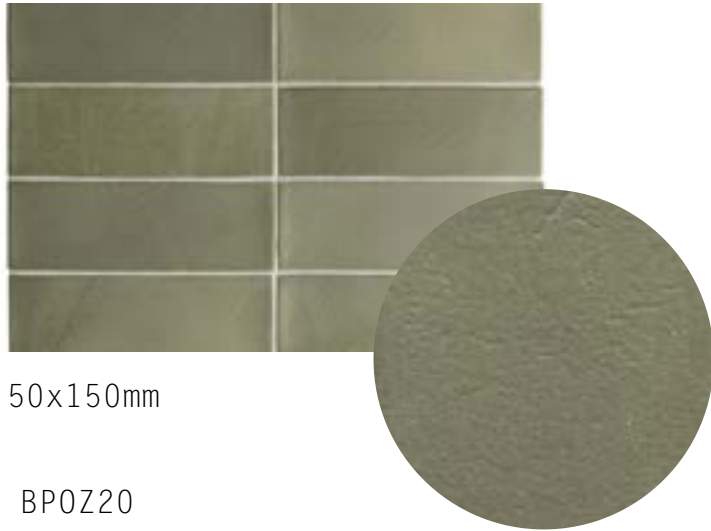

OZU

DESIGN PORCELAIN TILES

8 COLOURS | 2 FINISHES | 2 FORMATS

BPOZ13

50x150mm

BPOZ20