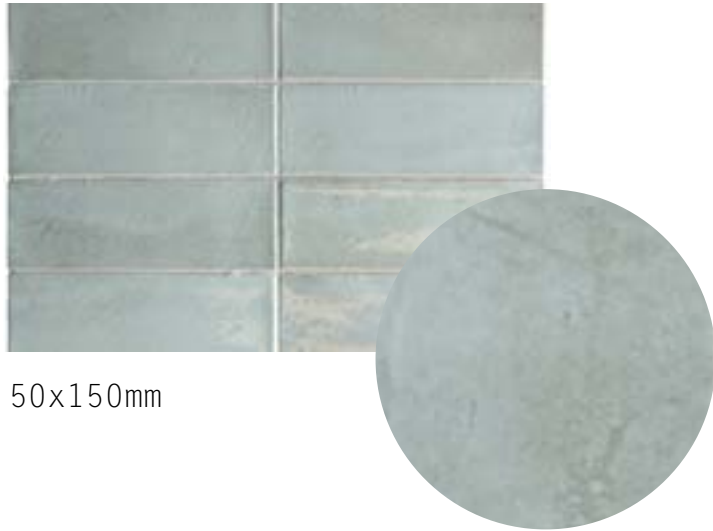

OZU

DESIGN PORCELAIN TILES

8 COLOURS | 2 FINISHES | 2 FORMATS

BPOZ07

50x150mm