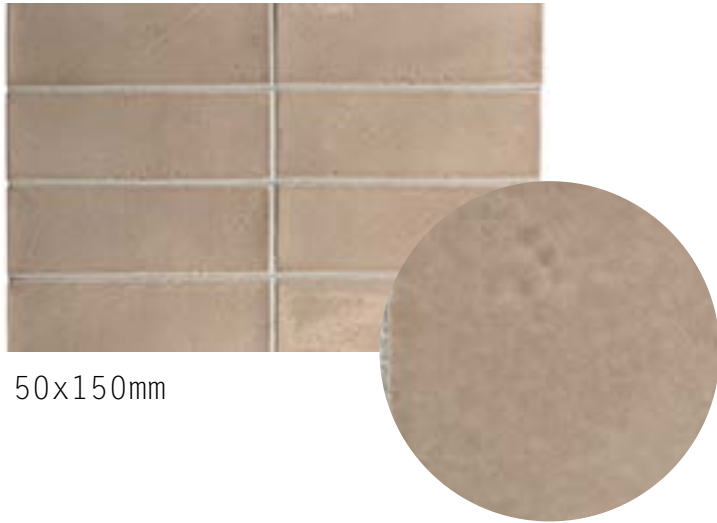

OZU

DESIGN PORCELAIN TILES

8 COLOURS | 2 FINISHES | 2 FORMATS

BPOZ06

50x150mm