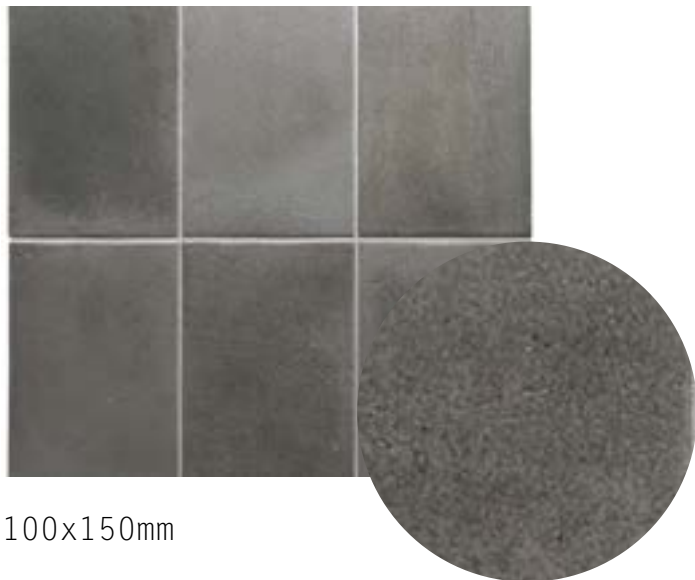

BLUEPRINT
CERAMICS

OZU

DESIGN PORCELAIN TILES

8 COLOURS | 2 FINISHES | 2 FORMATS

BPOZ14

50x150mm

BPOZ21

100x150mm

BLUEPRINT
CERAMICS

OZU

DESIGN PORCELAIN TILES

8 COLOURS | 2 FINISHES | 2 FORMATS

BPOZ15

50x150mm

BPOZ22

100x150mm