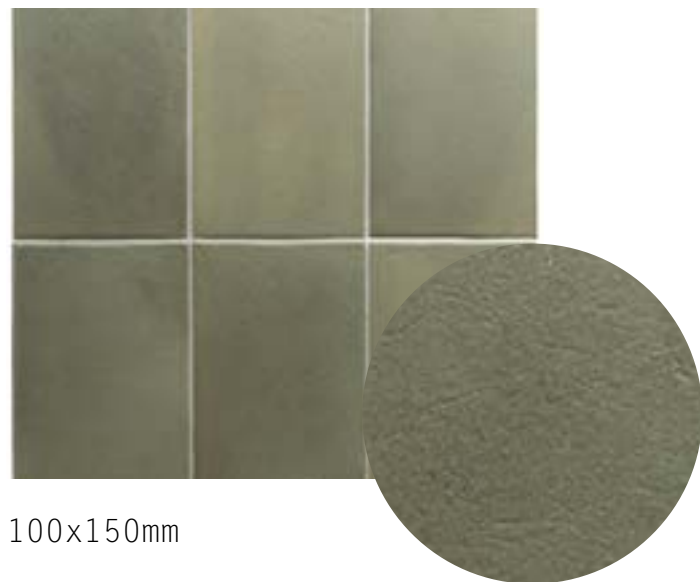

BLUEPRINT
CERAMICS

OZU

DESIGN PORCELAIN TILES

8 COLOURS | 2 FINISHES | 2 FORMATS

BPOZ12

50x150mm

BPOZ19

100x150mm

BLUEPRINT
CERAMICS

OZU

DESIGN PORCELAIN TILES

8 COLOURS | 2 FINISHES | 2 FORMATS

BPOZ13

50x150mm

BPOZ20

100x150mm

BLUEPRINT
CERAMICS

OZU

DESIGN PORCELAIN TILES

8 COLOURS | 2 FINISHES | 2 FORMATS

BPOZ14

50x150mm

BPOZ21

100x150mm