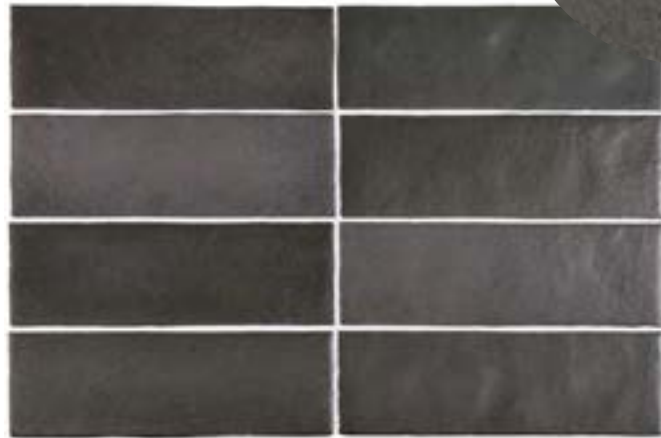

LAVA

DESIGN BRICK TILES

10 COLOURS | 1 FINISHES | 2 FORMATS

BLUEPRINT  
CERAMICS

The Lava collection is a range of high-quality coloured ceramic wall tiles designed for modern interiors. Inspired by the mineral hues found in volcanic landscapes, each tile delivers depth of colour and subtle tonal variation, adding movement and personality to any space. Ideal for bathrooms, kitchens, feature walls, and commercial interiors, Lava offers a versatile design solution that works beautifully in contemporary, industrial, and minimalist schemes. Manufactured from durable ceramic, the collection provides a practical wall covering that is easy to maintain while offering rich, design-led colour options. Lava allows you to create bold statements or refined monochrome spaces with equal impact.

10 COLOURS | 1 FINISHES | 2 FORMATS

BPLA03  
100x100mm

BPLA13

**BLUEPRINT**  
CERAMICS

LAVA

PORCELAIN BRICK TILES

10 COLOURS | 1 FINISHES | 2 FORMATS

BPLA04  
100x100mm

BPLA14

**BLUEPRINT**  
CERAMICS

LAVA

PORCELAIN BRICK TILES

10 COLOURS | 1 FINISHES | 2 FORMATS

BPLA05  
100x100mm

BPLA15

**BLUEPRINT**  
CERAMICS

LAVA

PORCELAIN BRICK TILES

10 COLOURS | 1 FINISHES | 2 FORMATS

BPLA06  
100x100mm

BPLA16

**BLUEPRINT**  
CERAMICS

LAVA

PORCELAIN BRICK TILES