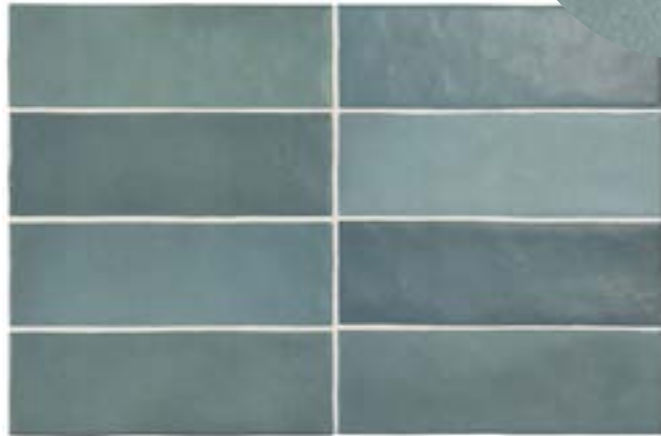

BPLA18

**BLUEPRINT**  
CERAMICS

LAVA

PORCELAIN BRICK TILES

10 COLOURS | 1 FINISHES | 2 FORMATS

BPLA09  
100x100mm

BPLA19

**BLUEPRINT  
CERAMICS**

LAVA

PORCELAIN BRICK TILES

10 COLOURS | 1 FINISHES | 2 FORMATS

BPLA09  
100x100mm

BPLA19

**BLUEPRINT**  
CERAMICS

LAVA

PORCELAIN BRICK TILES

10 COLOURS | 1 FINISHES | 2 FORMATS

BPLA10  
100x100mm

BPLA20

**BLUEPRINT  
CERAMICS**