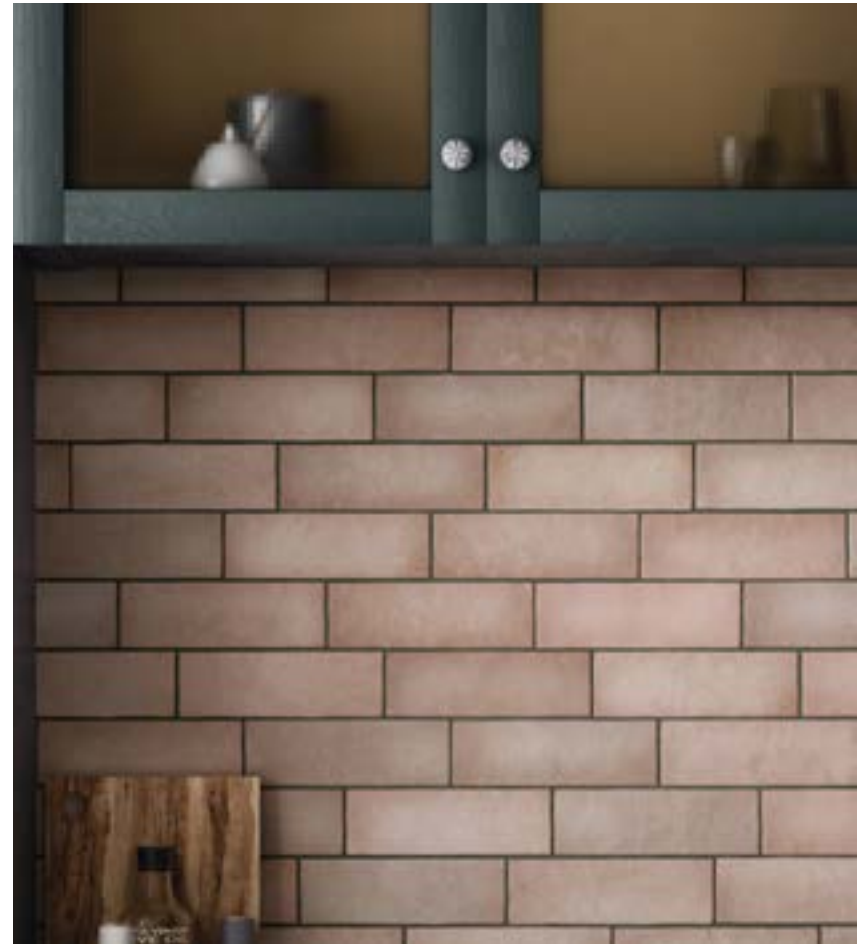

BLUEPRINT
CERAMICS