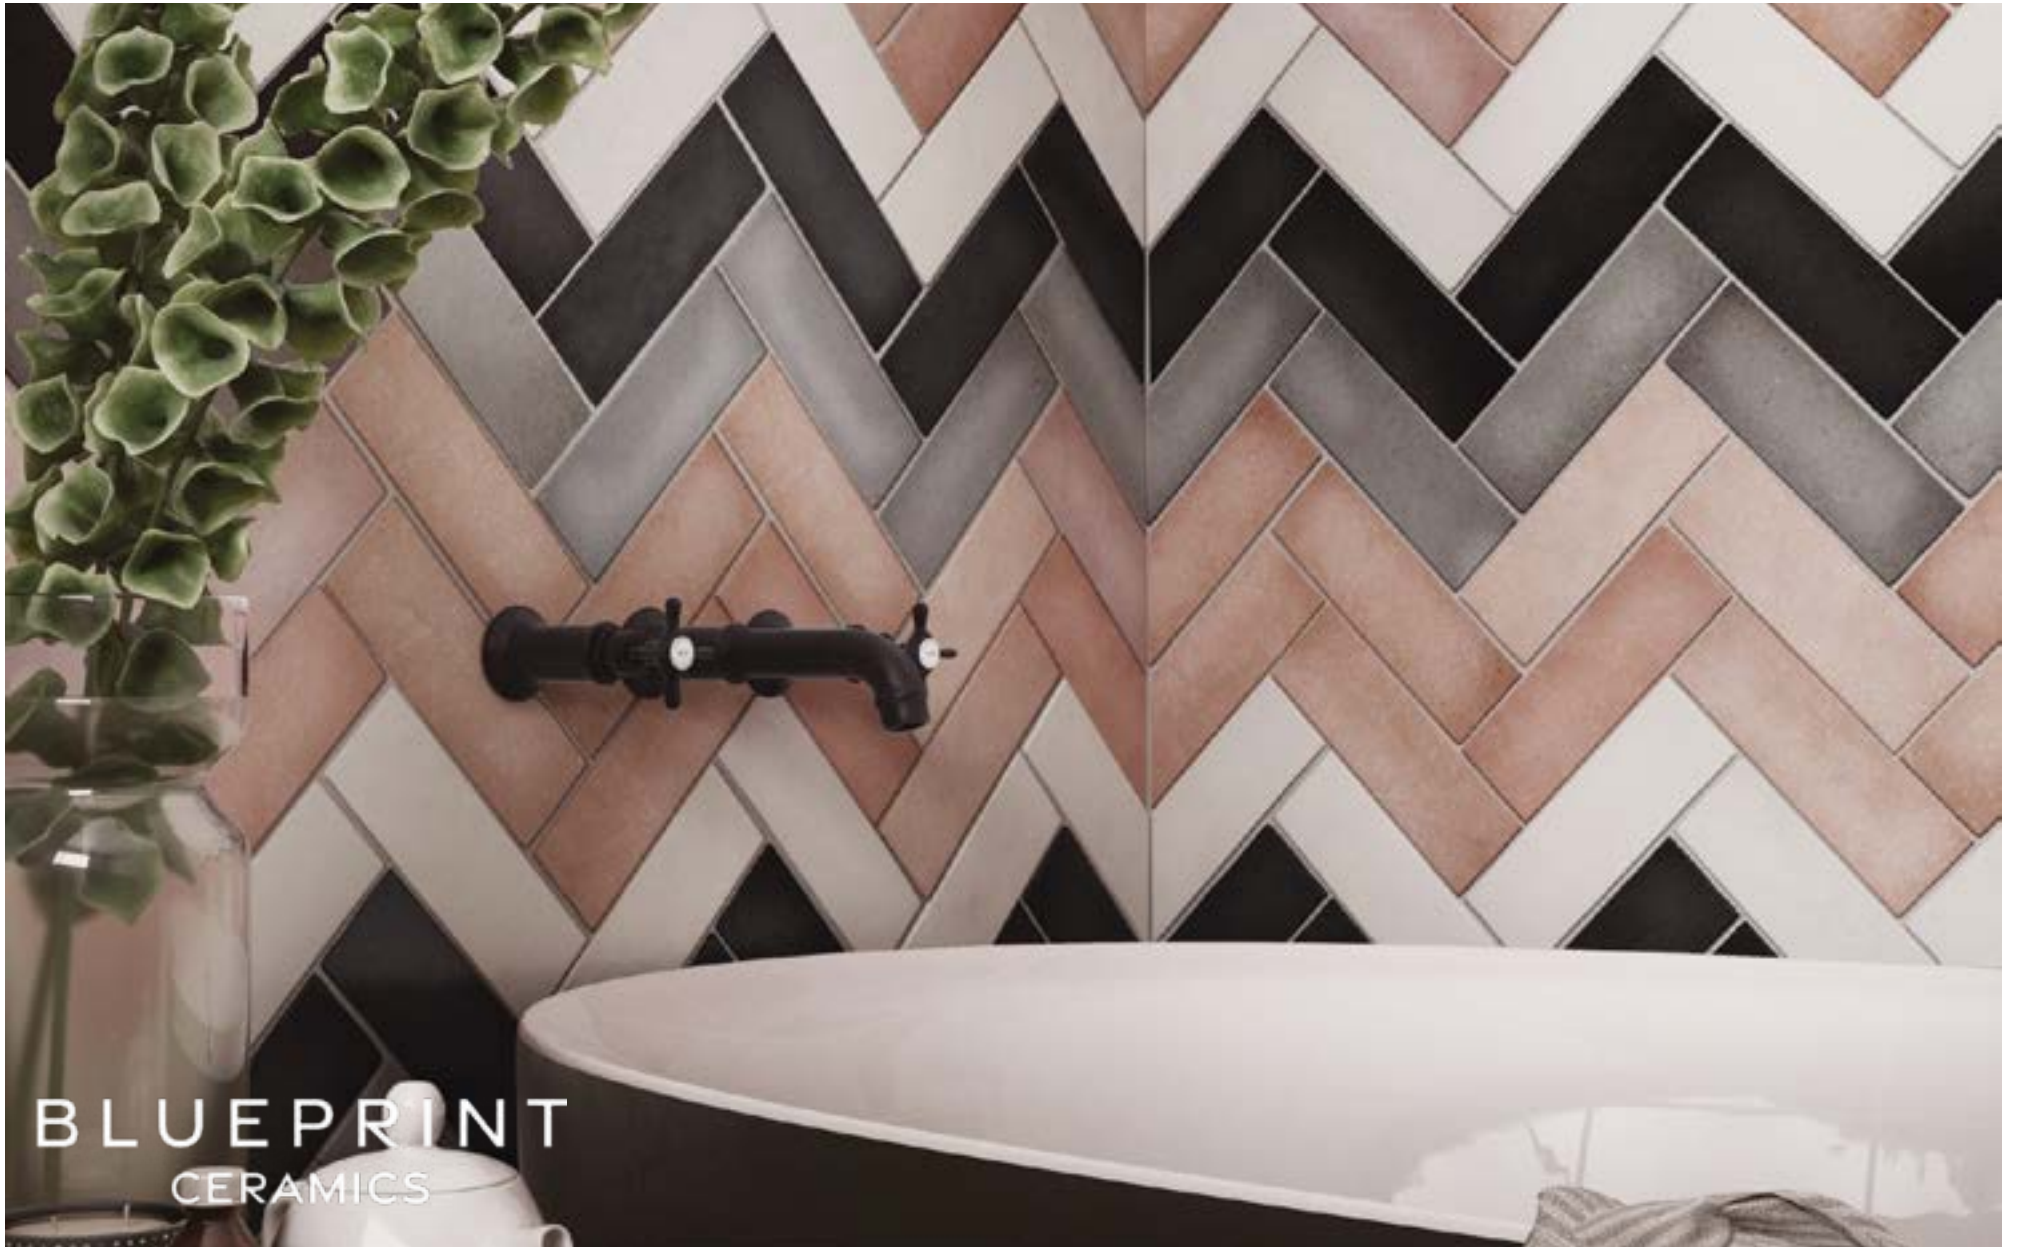

LAVA

DESIGN BRICK TILES

10 COLOURS | 1 FINISHES | 2 FORMATS

BLUEPRINT  
CERAMICS

The Lava collection is a range of high-quality coloured ceramic wall tiles designed for modern interiors. Inspired by the mineral hues found in volcanic landscapes, each tile delivers depth of colour and subtle tonal variation, adding movement and personality to any space. Ideal for bathrooms, kitchens, feature walls, and commercial interiors, Lava offers a versatile design solution that works beautifully in contemporary, industrial, and minimalist schemes. Manufactured from durable ceramic, the collection provides a practical wall covering that is easy to maintain while offering rich, design-led colour options. Lava allows you to create bold statements or refined monochrome spaces with equal impact.