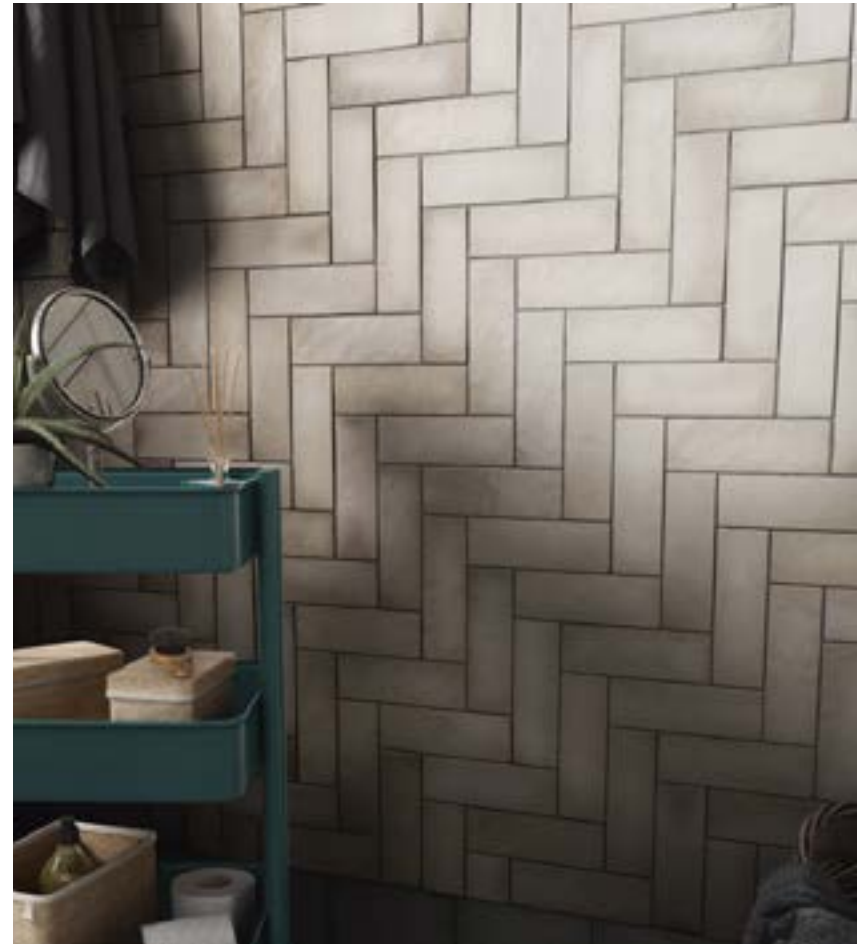

LAVA

DESIGN BRICK TILES

10 COLOURS | 1 FINISHES | 2 FORMATS

BLUEPRINT  
CERAMICS

The Lava collection is a range of high-quality coloured ceramic wall tiles designed for modern interiors. Inspired by the mineral hues found in volcanic landscapes, each tile delivers depth of colour and subtle tonal variation, adding movement and personality to any space. Ideal for bathrooms, kitchens, feature walls, and commercial interiors, Lava offers a versatile design solution that works beautifully in contemporary, industrial, and minimalist schemes. Manufactured from durable ceramic, the collection provides a practical wall covering that is easy to maintain while offering rich, design-led colour options. Lava allows you to create bold statements or refined monochrome spaces with equal impact.

LAVA

PORCELAIN BRICK TILES

10 COLOURS | 1 FINISHES | 2 FORMATS

BPLA02  
100x100mm

BPLA12

**BLUEPRINT**  
CERAMICS

LAVA

PORCELAIN BRICK TILES