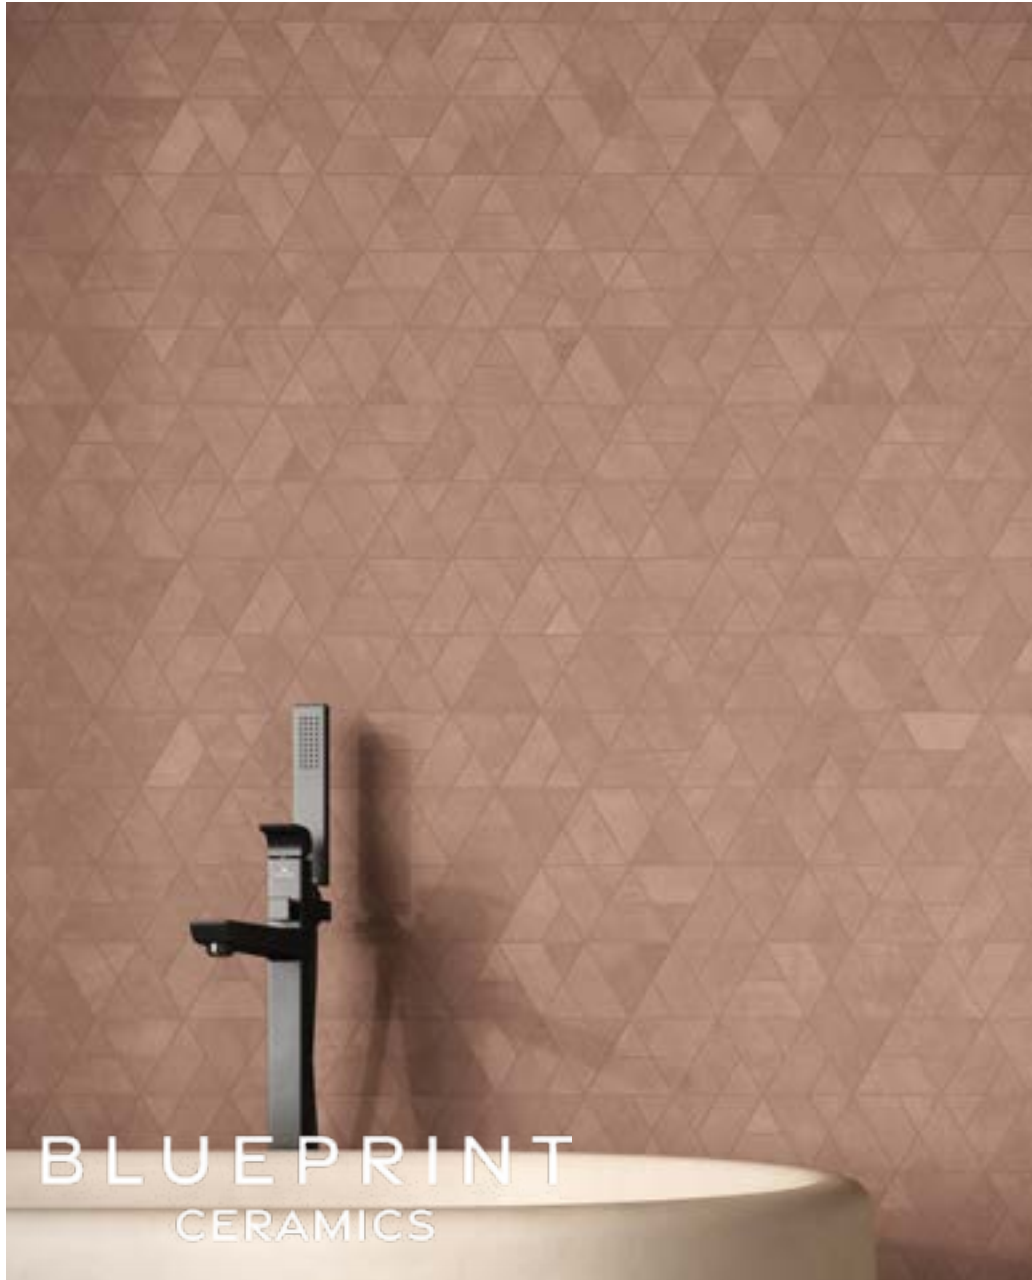

NEO

CONCRETE EFFECT PORCELAIN

8 COLOURS | 2 FINISHES | 4 FORMATS

BLUEPRINT  
CERAMICS

NEO

STONE EFFECT PORCELAIN TILES

8 COLOURS | 2 FINISHES | 4 FORMATS

Neo is a contemporary microcement-effect porcelain tile collection designed to deliver the sleek, seamless look of poured concrete with the strength and practicality of porcelain. Inspired by modern architectural surfaces, Neo creates calm, minimalist interiors with subtle movement and soft tonal variation. Unlike real microcement, Neo tiles require no sealing and offer exceptional durability, making them ideal for busy homes and commercial environments. The collection is suitable for both floors and walls, allowing a continuous, design-led finish throughout bathrooms, kitchens, living spaces and open-plan areas. Available in a curated palette of neutral tones, Neo complements contemporary, industrial and Scandinavian-inspired interiors. Large formats enhance the seamless aesthetic, reducing grout lines and amplifying the monolithic effect associated with microcement finishes.