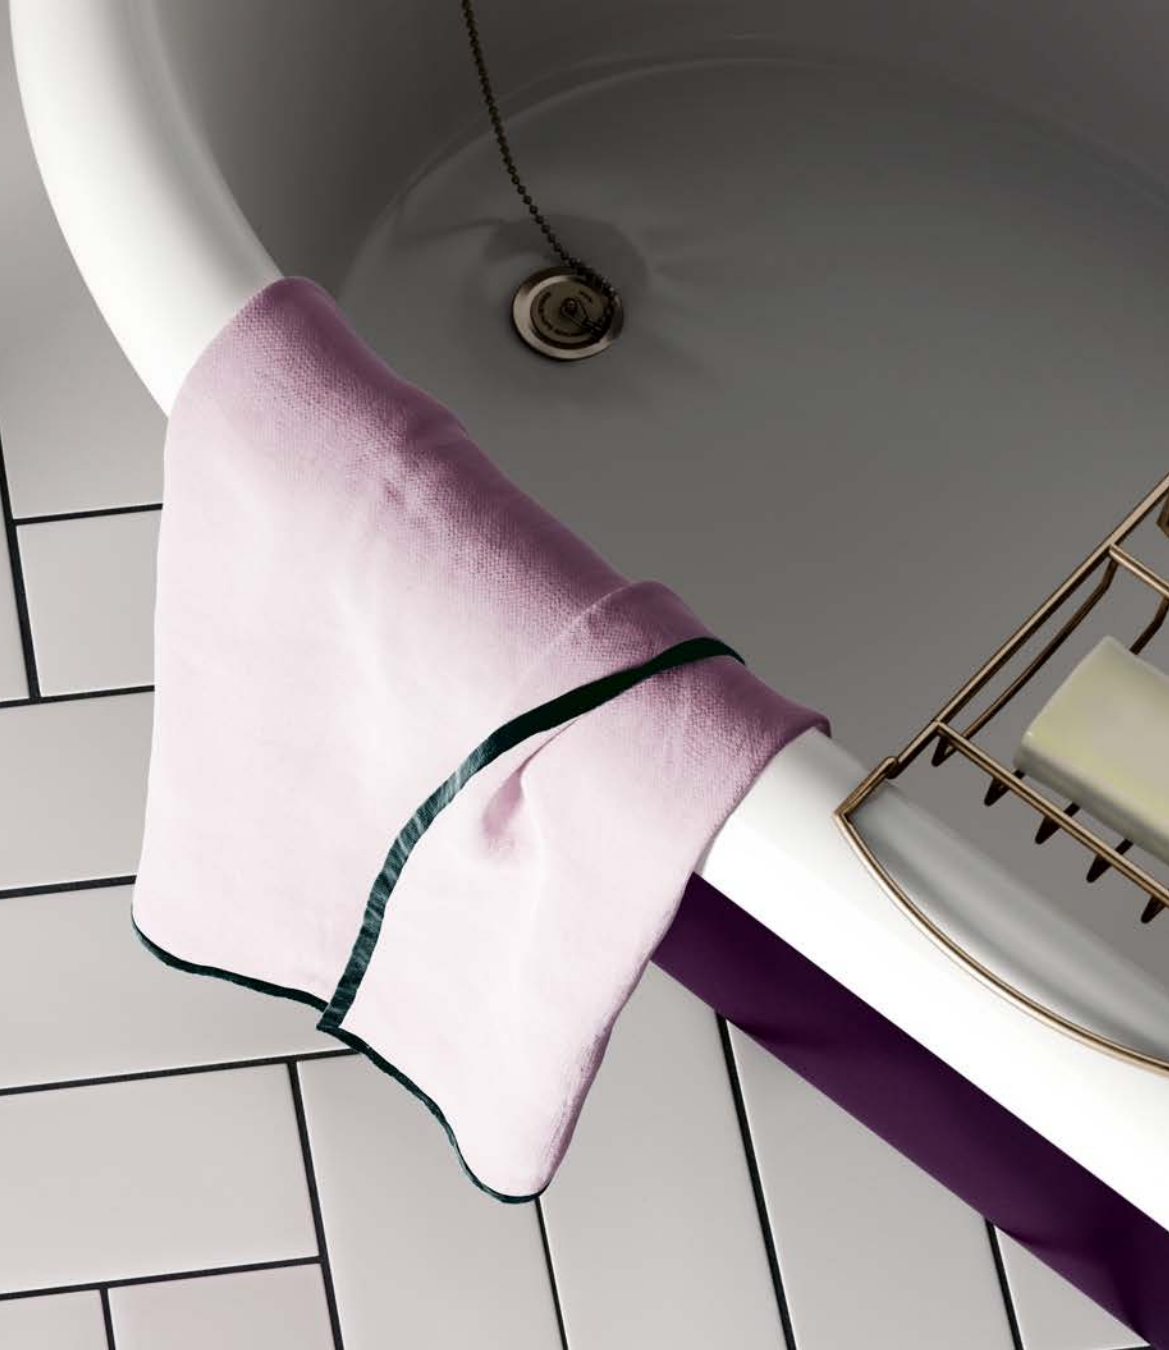

SICILY

Colours

BPBEOSC01

BPBEOSC02

BPBEOSC03

BPBEOSC04

BPBEOSC05

BPBEOSC06

BPBEOSC07

BPBEOSC08

BPBEOSC09

BPBEOSC10

BPBEOSC11

BPBEOSC12

SICILY

Sizes and Finishes

92x368mm

Matt

All Colours

- Thickness 9mm
- Slip Rating R9A
- Water Absorption 0.5%
- Chemical Resistance Resistant
- Frost Resistance Resistant
- Material Porcelain

BLUEPRINT

CERAMICS