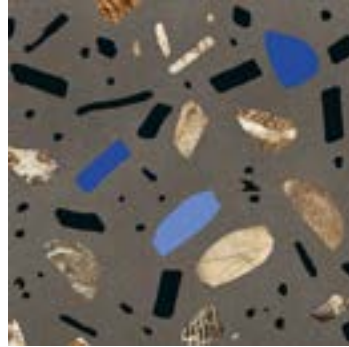

## EXPLODE

EXPLODE is a brand new Terrazzo effect porcelain collection with a bold dramatic look. With exaggerated chips in cobalt blue, this is certainly a statement range. The range also offers large format slabs for an even

# EXPLODE

BPBFREG01

BPBFREG02

BPBFREG03

BPBFREG04

BPBFREG05

BPBFREG06

Sizes(mm)