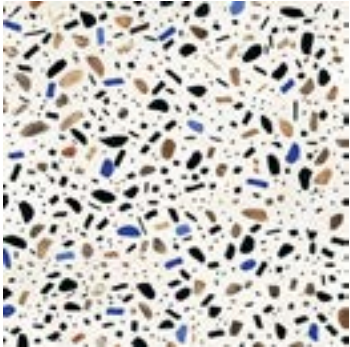

EXPLODE

BPBFREG01