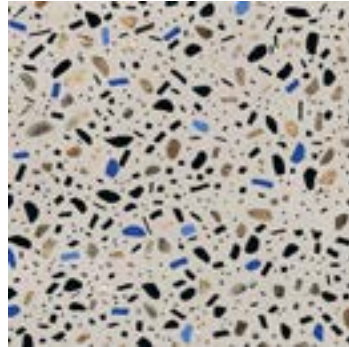

EXPLODE

BPBFREG02

Sizes(mm)

1200x2600

600x600

300x300

- Thickness 6mm/10mm
- Slip Rating R10
- Water Absorption 0.5%
- Frost Resistance Resistant
- Chemical Resistance Resistant
- Material Porcelain