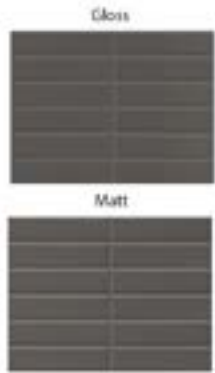

## ULTRA

The ULTRA wall tile collection is a contemporary brick style wall tile in a pastel palette of colours in both mat and gloss finishes.

*Lead the scene, keep it green*

BPBIMSU01

BPBIMSU03

BPBIMSU05

BPBIMSU02

BPBIMSU04

BPBIMSU06

ULTRA

- Thickness 9.8mm
- Slip Rating N/A
- Water Absorption 10%
- Frost Resistance Resistant
- Chemical Resistance Resistant
- Material Porcelain

*Lead the scene, keep it green*