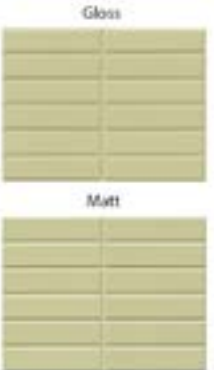

BPBIMSU04

BPBIMSU06

ULTRA