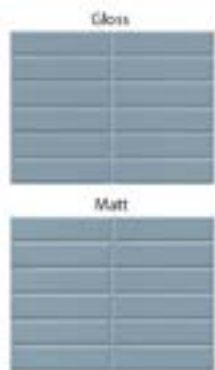

## ULTRA

The ULTRA wall tile collection is a contemporary brick style wall tile in a pastel palette of colours in both mat and gloss finishes.

*Lead the scene, keep it green*

BPBIMSU01

BPBIMSU03

BPBIMSU05

BPBIMSU02

BPBIMSU04

BPBIMSU06

ULTRA

- Thickness 9.8mm
- Slip Rating N/A
- Water Absorption 10%
- Frost Resistance Resistant
- Chemical Resistance Resistant
- Material Porcelain

*Lead the scene, keep it green*