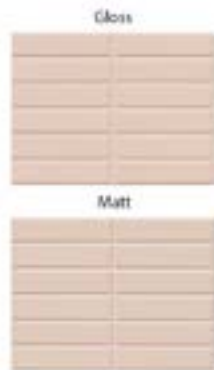

## ULTRA

The ULTRA wall tile collection is a contemporary brick style wall tile in a pastel palette of colours in both mat and gloss finishes.

*Lead the scene, keep it green*

BPBIMSU01

BPBIMSU03

BPBIMSU05

BPBIMSU02

BPBIMSU04

BPBIMSU06

ULTRA

- Thickness 9.8mm
- Slip Rating N/A
- Water Absorption 10%
- Frost Resistance Resistant
- Chemical Resistance Resistant
- Material Porcelain

*Lead the scene, keep it green*