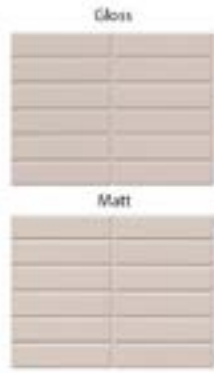

## ULTRA

The ULTRA wall tile collection is a contemporary brick style wall tile in a pastel palette of colours in both mat and gloss finishes.

*Lead the scene, keep it green*

BPBIMSU01

BPBIMSU03

BPBIMSU05

BPBIMSU02