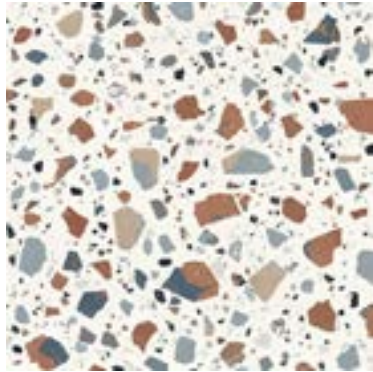

Finishes
Natural R10
Grip R11

- Thickness 10/20mm
- Slip Rating R10/R11
- Water Absorption 0.5%
- Frost Resistance Resistant
- Chemical Resistance Resistant
- Material Porcelain

BPBSACD05

BPBSACD06

BPBSACD07

BPBSACD08

CHIPCRETE

Size

1200x1200mm
900x900mm
600x600mm

Thickness's
10mm
20mm

Finishes
Natural R10

- Thickness 10mm
- Slip Rating R10
- Water Absorption 0.5%
- Frost Resistance Resistant
- Chemical Resistance Resistant
- Material Porcelain

BPBSACD09

BPBSACD10

Size

1200x1200mm
900x900mm

Thickness's

10mm
20mm

Finishes

Natural R10