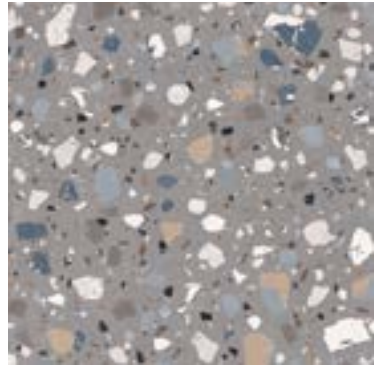

BPBSACD01

BPBSACD02

BPBSACD03

BPBSACD04

CHIPCRETE

Size

1200x1200mm
900x900mm
600x600mm

Thickness's
10mm
20mm

Finishes
Natural R10
Grip R11

- Thickness 10/20mm
- Slip Rating R10/R11
- Water Absorption 0.5%
- Frost Resistance Resistant
- Chemical Resistance Resistant
- Material Porcelain

BPBSACD05

BPBSACD06

BPBSACD07

BPBSACD08

CHIPCRETE

Size

1200x1200mm
900x900mm
600x600mm

Thickness's
10mm
20mm

Finishes
Natural R10

- Thickness 10mm
- Slip Rating R10
- Water Absorption 0.5%
- Frost Resistance Resistant
- Chemical Resistance Resistant
- Material Porcelain

BPBSACD09

BPBSACD10

Size

1200x1200mm
900x900mm

Thickness's

10mm
20mm

Finishes

Natural R10